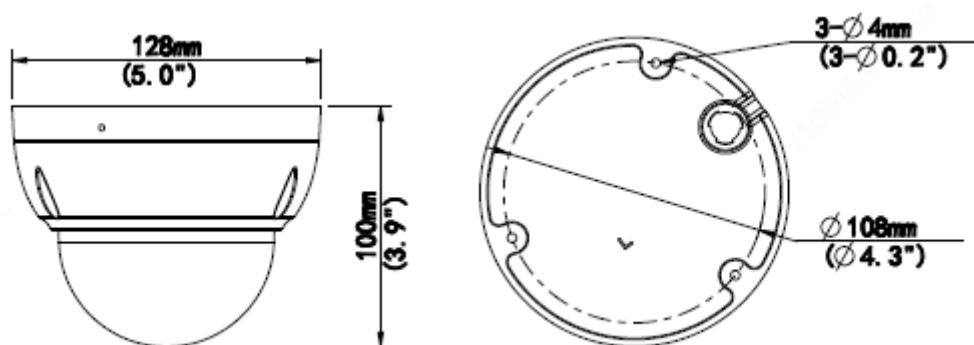

Network	
Protocols	IPv4, IGMP, ICMP, ARP, TCP, UDP, DHCP, RTP, RTSP, RTCP, DNS, DDNS, NTP, FTP, UPnP, HTTP, HTTPS, SMTP, SSL, QoS, RTMP
Compatible Integration	ONVIF (Profile S, Profile T, Profile G), API
Interface	
Network	10/100M Base-TX Ethernet
Built-in Mic	Supported
General	
Power	DC 12V±25%, PoE (IEEE 802.3af)
	Power consumption: Max 6.0W
Dimensions (Ø x H)	Ø128 x 100mm (Ø5.0" x 3.9")
Weight	0.56kg (1.23lb)
Working Environment	-30°C ~ 60°C (-22°F ~ 140°F), Humidity: ≤95% RH (non-condensing)
Surge Protection	6KV
Ingress Protection	IP67
Vandal Resistant	IK10
Reset Button	Supported

Dimensions

www.uniview.com/uniarch

©2021 Zhejiang Uniview Technologies Co., Ltd. All rights reserved.

*Product specifications and availability are subject to change without notice.