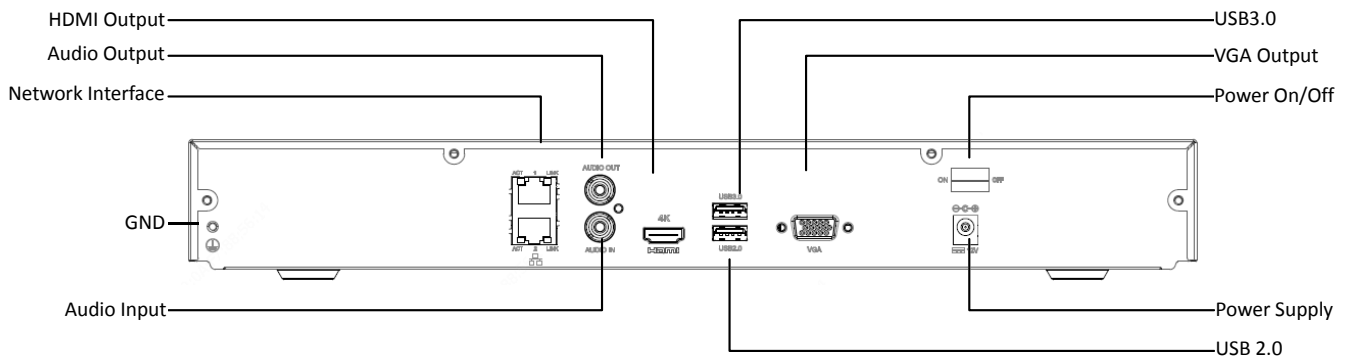

Rear Panel

Zhejiang Uniview Technologies Co., Ltd.

Building No.10, Wanlun Science Park, Jiangling Road 88, Binjiang District, Hangzhou, Zhejiang, China

Email: overseasbusiness@uniview.com; globalsupport@uniview.com

<http://www.uniview.com>

©2019-2022 Zhejiang Uniview Technologies Co.,Ltd. All rights reserved.

* Product specifications and availability are subject to change without notice.