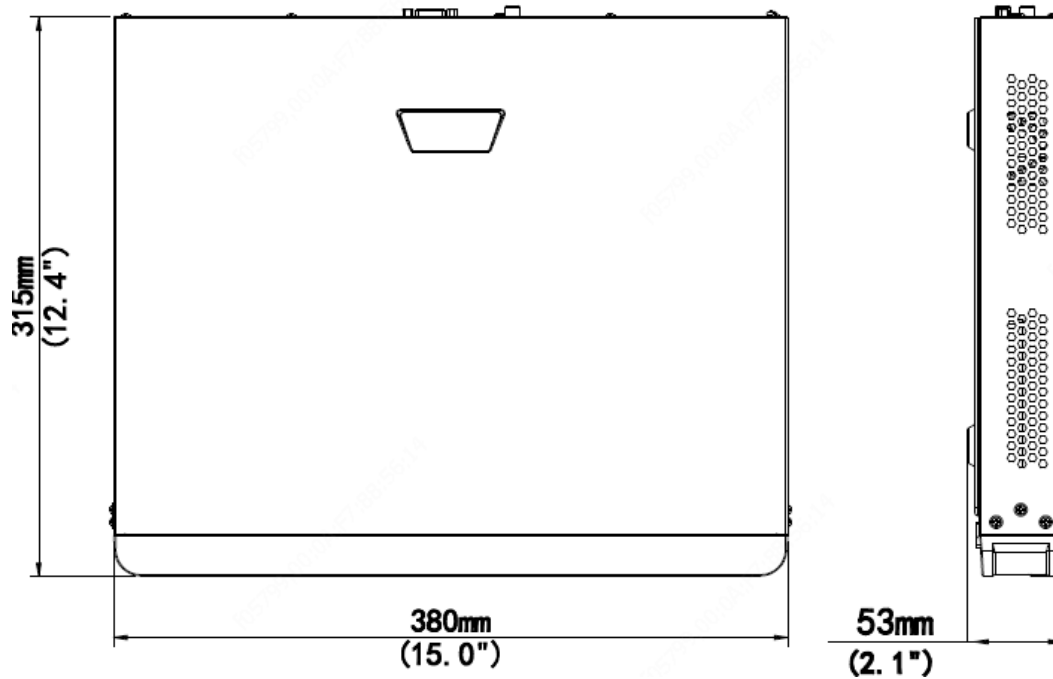

Dimensions