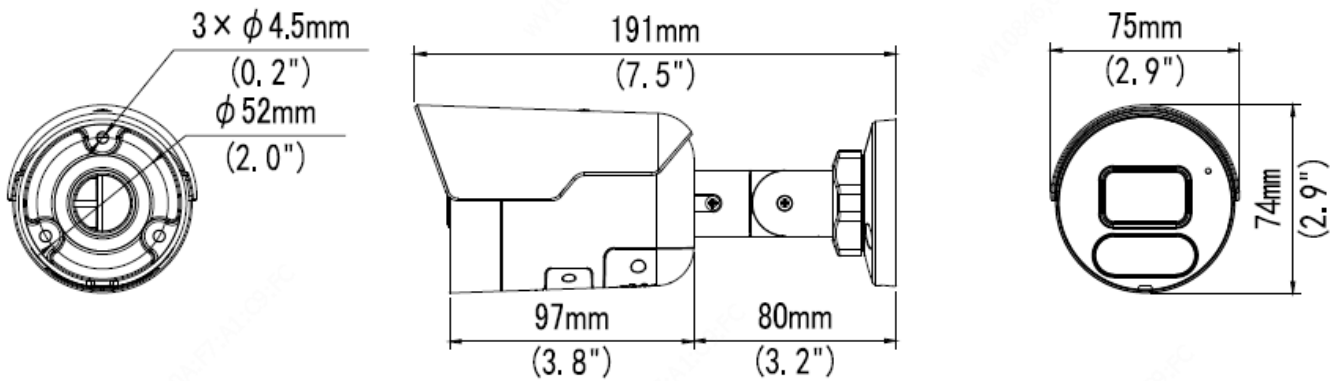

Dimensions

Accessories

Pole Mount	
TR-JB06-IN+ TR-UP06-C-IN	TR-JB05-B-IN+ TR-UP06-C-IN

Zhejiang Uniview Technologies Co., Ltd.

Building No.10, Wanlun Science Park, Jiangling Road 88, Binjiang District, Hangzhou, Zhejiang, China (310051)

Email: overseasbusiness@uniview.com; globalsupport@uniview.com

<http://www.uniview.com>

©2020 Zhejiang Uniview Technologies Co., Ltd. All rights reserved.

*Product specifications and availability are subject to change without notice.