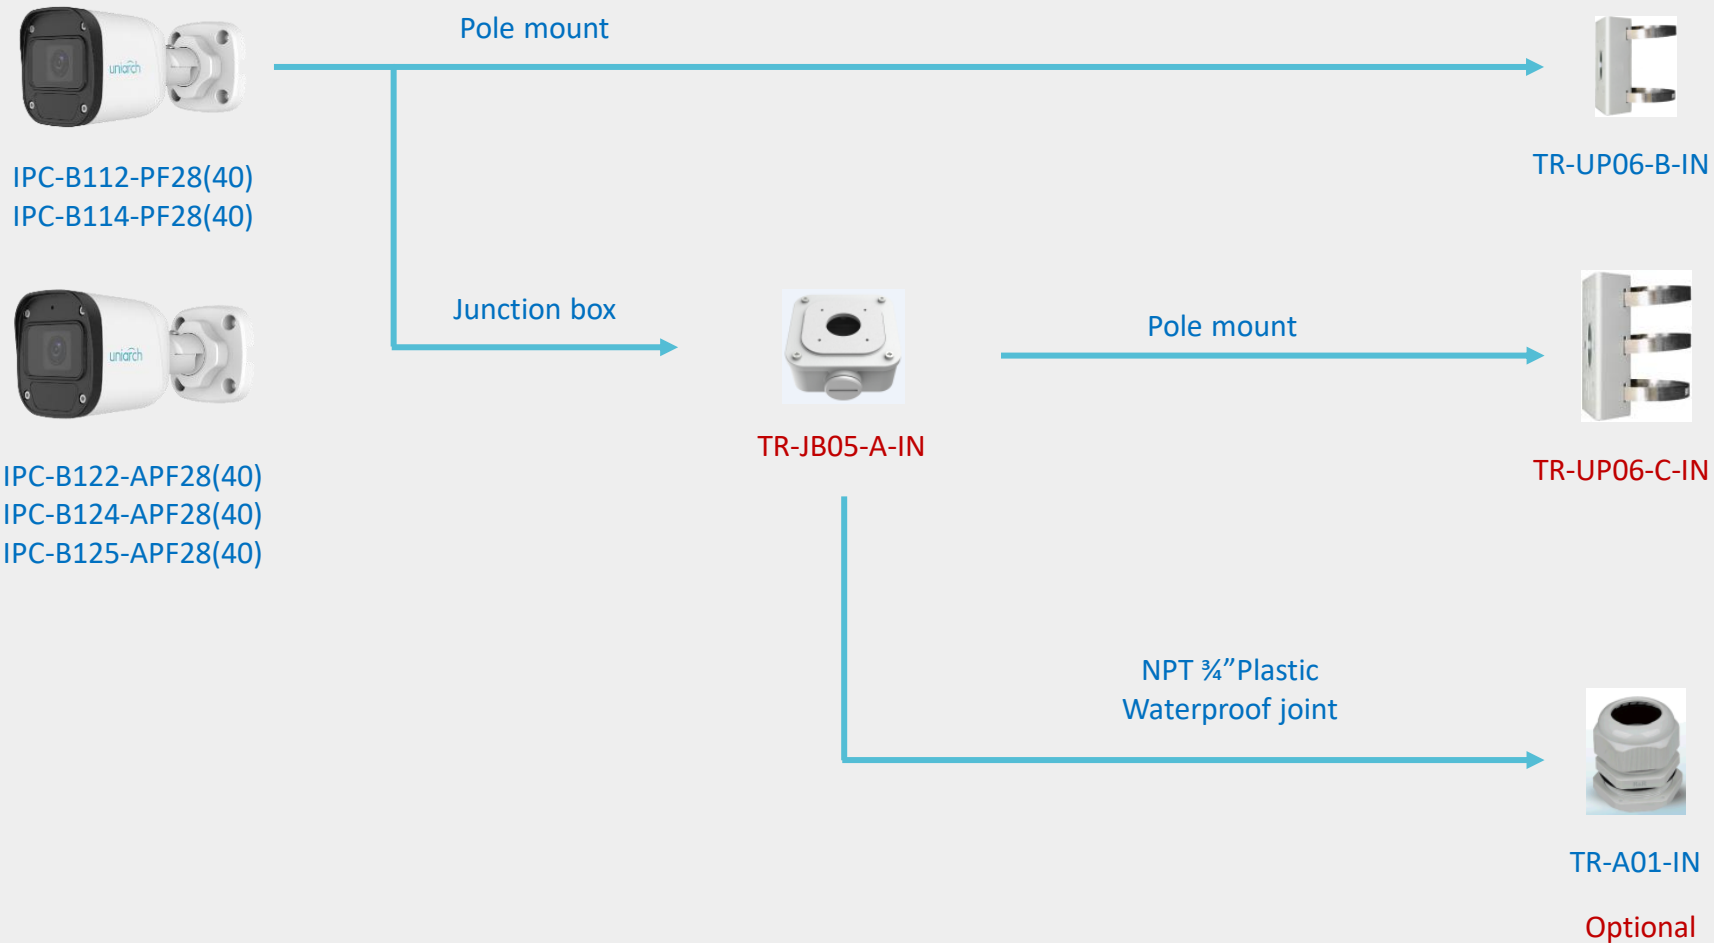

Uniarch Accessories Installation Guide

2022-10-27

Mini Bullet camera mount

Dome camera mount

Eyeball camera mount

IPC-T213-APF28W

IPC-T112-PF28(40)
IPC-T114-PF28(40)IPC-T122-APF28(40)
IPC-T124-APF28(40)
IPC-T125-APF28(40)

Eyeball camera Indoor pendent mount

Bullet camera mount

Dome camera mount

IPC-D31X-APKZ

Eyeball camera mount

IPC-T31X-APKZ

Bullet camera mount

IPC-B213-APF40W

IPC-B222-APF40

Wall mount

TR-WM07P-A

Bullet camera mount

IPC-P413-X20

Pendent mount adaptor is for **indoor**.

Outdoor installation should take care of waterproof.

The logo for 'uniarch' is centered on a dark, starry background. The text 'uniarch' is written in a clean, white, lowercase sans-serif font. A thin white line extends horizontally from the left and right sides of the text, curving downwards to form a shallow, rounded frame around the letters. The background is a deep black with scattered white and light blue specks, suggesting a starry sky or a digital space.