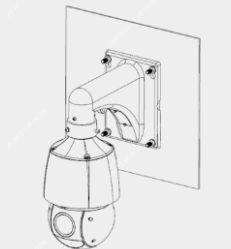

Eyeball camera Indoor pendent mount

Bullet camera mount

Dome camera mount

IPC-D31X-APKZ

Eyeball camera mount

IPC-T31X-APKZ

Bullet camera mount

IPC-B213-APF40W

IPC-B222-APF40

Wall mount

TR-WM07P-A

Bullet camera mount

IPC-P413-X20

Pendent mount adaptor is for **indoor**.

Outdoor installation should take care of waterproof.

The logo for 'uniarch' is centered on a dark, starry background. The text 'uniarch' is written in a clean, white, lowercase sans-serif font. A thin white line extends horizontally from the left and right sides of the text, curving downwards to form a shallow, rounded frame around the letters. The background is a deep black with scattered white and light blue specks, suggesting a starry sky or a digital space.