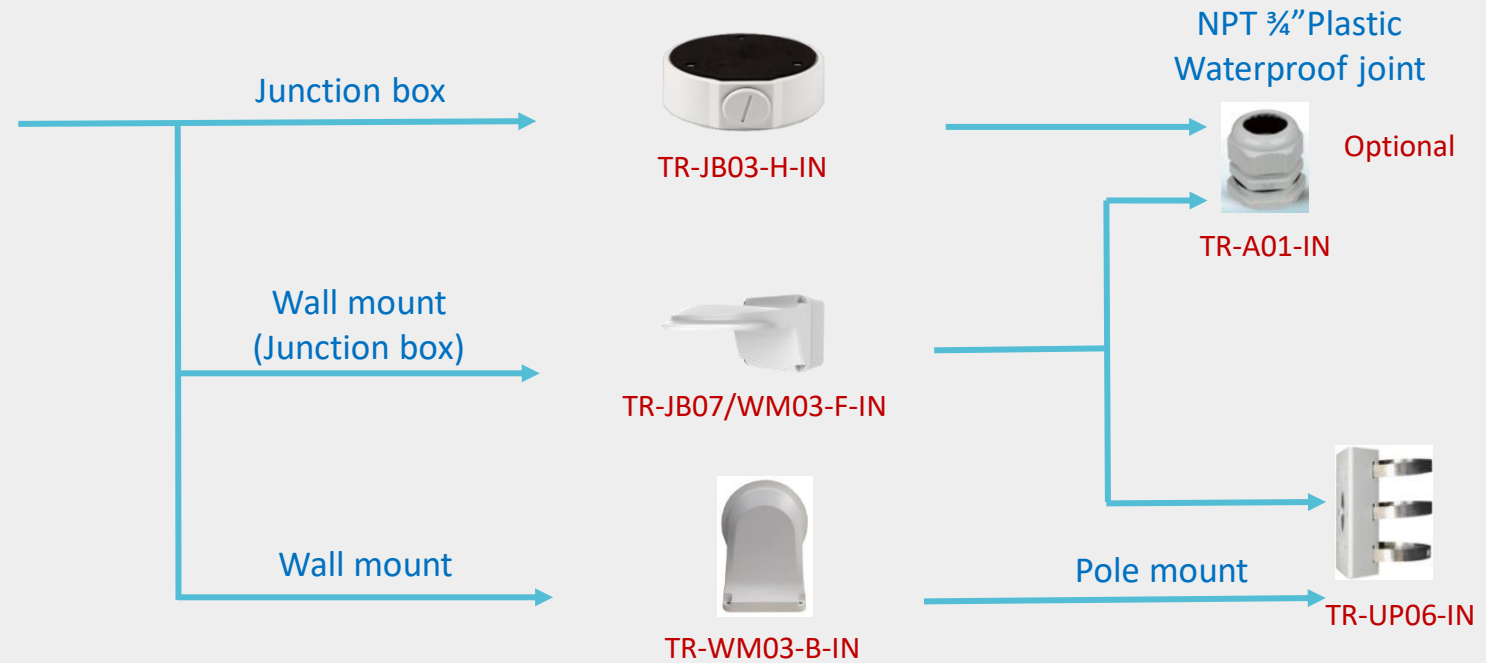

Eyeball camera Indoor pendent mount

Bullet camera mount

Dome camera mount

IPC-D31X-APKZ

Eyeball camera mount

IPC-T31X-APKZ

Bullet camera mount

IPC-B213-APF40W

IPC-B222-APF40

Wall mount

TR-WM07P-A

Bullet camera mount

IPC-P413-X20

Pendent mount adaptor is for **indoor**.

Outdoor installation should take care of waterproof.

The logo for 'uniarch' is centered on a dark, starry background. The text 'uniarch' is written in a clean, white, lowercase sans-serif font. A thin white line extends horizontally from the left and right sides of the text, curving downwards to form a shallow, rounded frame around the letters. The background is a deep black with scattered white and light blue specks, suggesting a starry sky or a digital space.