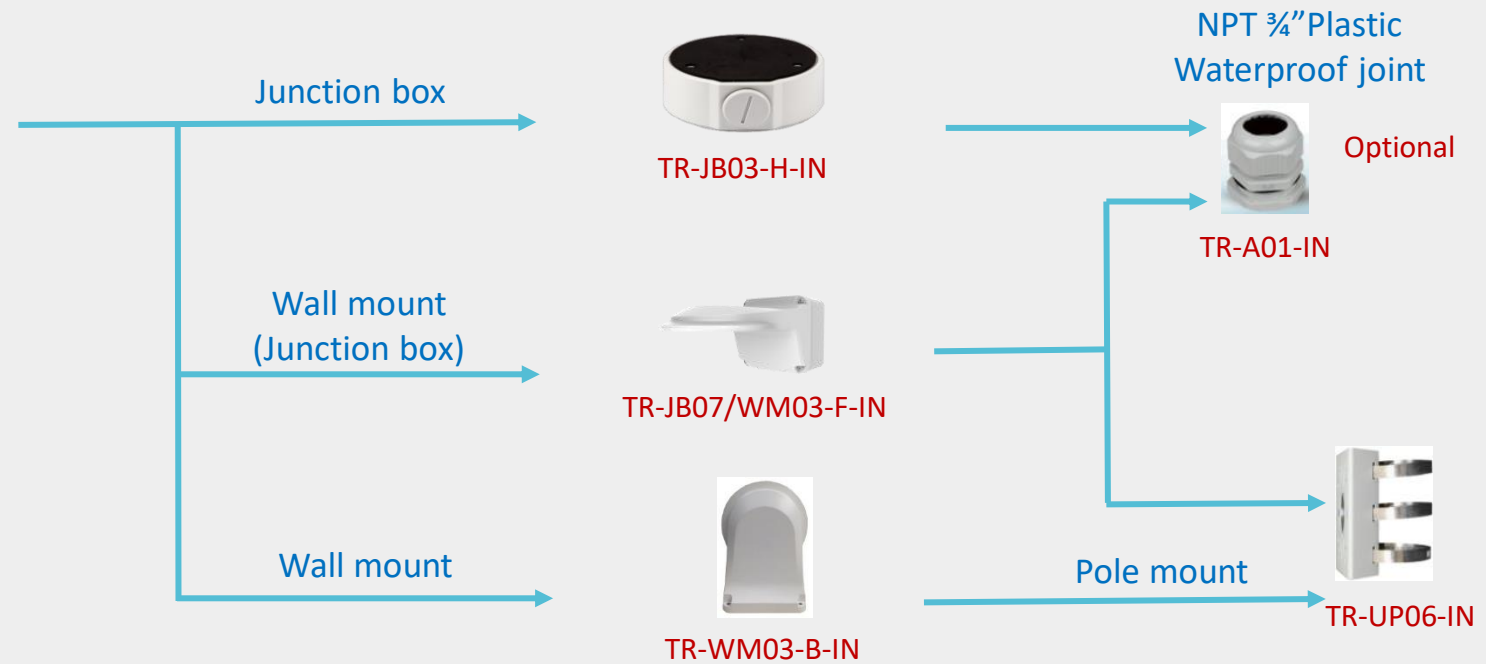

Eyeball camera Indoor pendent mount

Bullet camera mount

Dome camera mount

IPC-D31X-APKZ

Eyeball camera mount

IPC-T31X-APKZ

Bullet camera mount

IPC-B213-APF40W

IPC-B222-APF40

Wall mount

TR-WM07P-A

Bullet camera mount

IPC-P413-X20

Pendent mount adaptor is for **indoor**.

Outdoor installation should take care of waterproof.

The logo for 'uniarch' is centered on a dark, starry background. The text 'uniarch' is written in a clean, white, lowercase sans-serif font. A thin white line extends horizontally from the left and right sides of the text, curving downwards to form a shallow, rounded frame around the letters. The background is a deep black with scattered white and light blue specks, suggesting a starry sky or a digital space.