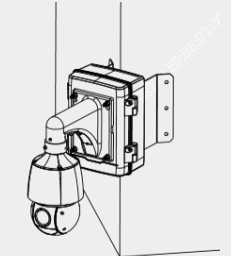

Eyeball camera Indoor pendent mount

Bullet camera mount

Dome camera mount

IPC-D31X-APKZ

Eyeball camera mount

IPC-T31X-APKZ

Bullet camera mount

IPC-B213-APF40W

IPC-B222-APF40

Wall mount

TR-WM07P-A

Bullet camera mount

IPC-P413-X20

Pendent mount adaptor is for **indoor**.

Outdoor installation should take care of waterproof.

The logo for 'uniarch' is centered on a dark, starry background. The text 'uniarch' is written in a clean, white, lowercase sans-serif font. A thin white line extends horizontally from the left and right sides of the text, curving downwards to form a shallow, rounded frame around the letters. The background is a deep black with scattered white and light blue specks, suggesting a starry sky or a digital space.