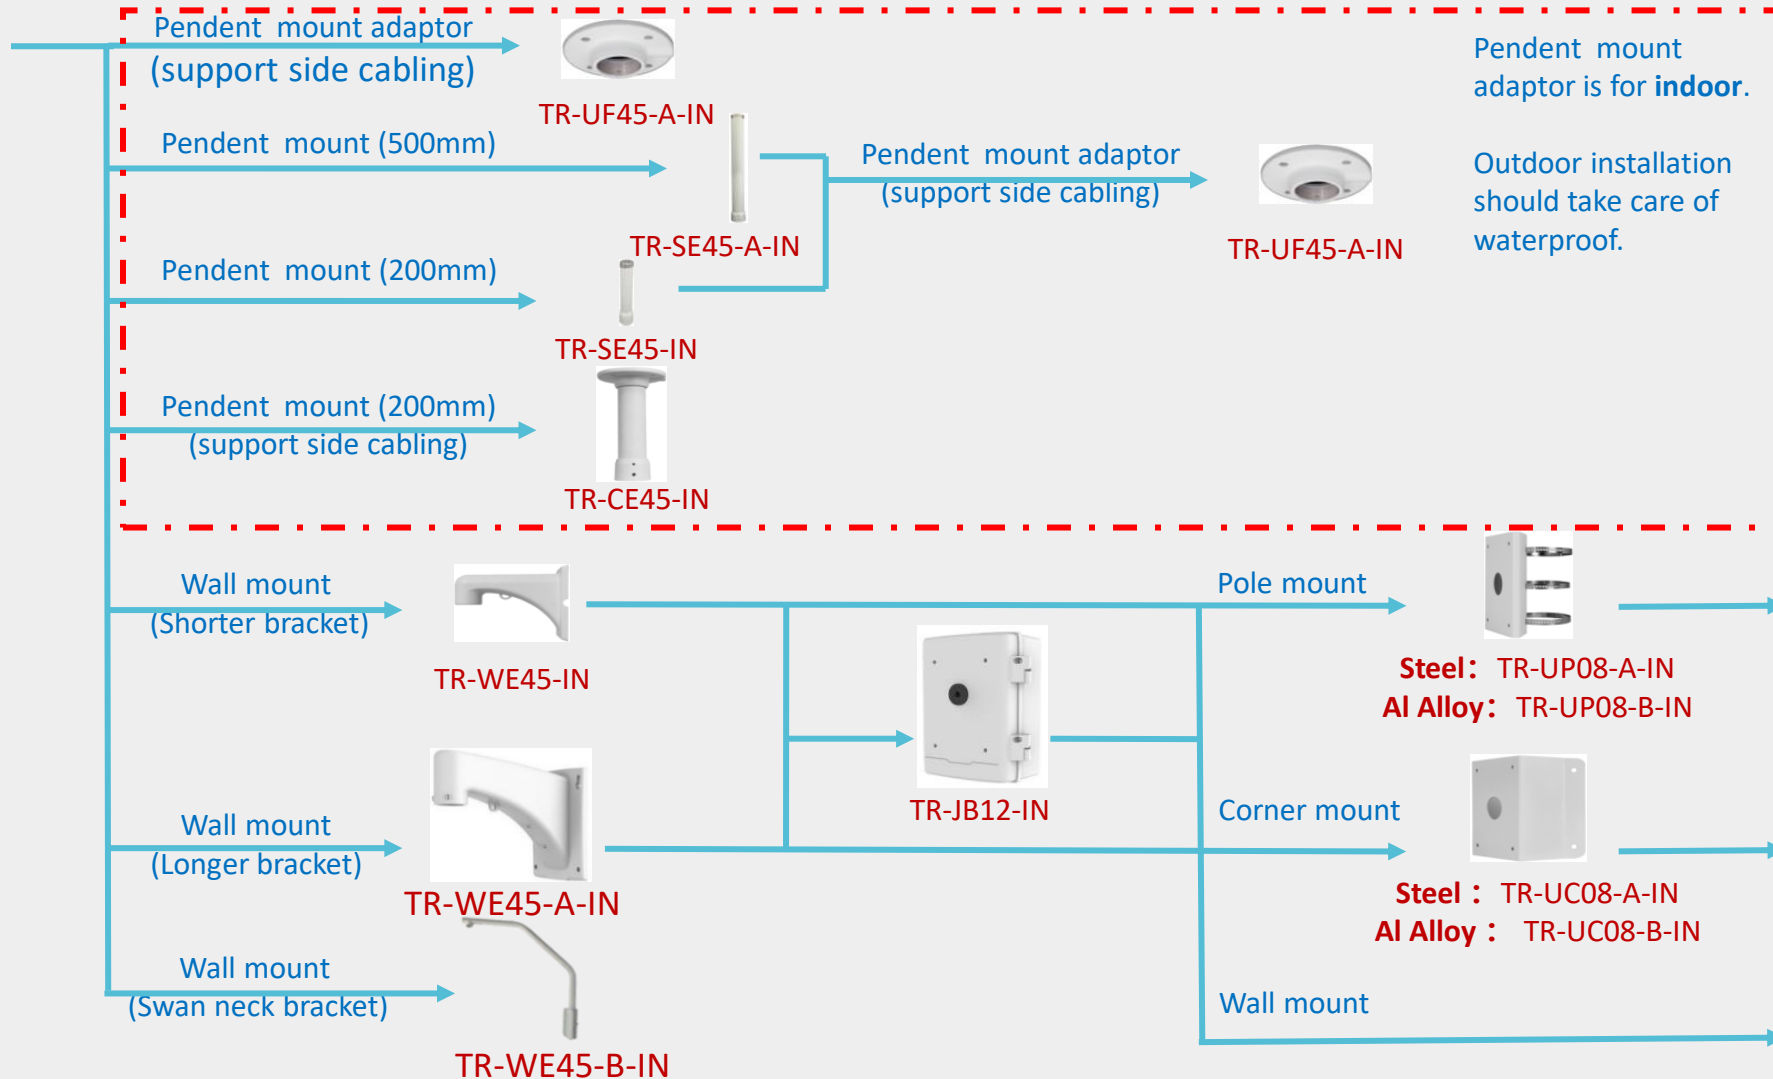

Uniarch Accessories Installation Guide

2022-10-27

Mini Bullet camera mount

Dome camera mount

Eyeball camera mount

IPC-T213-APF28W

IPC-T112-PF28(40)
IPC-T114-PF28(40)IPC-T122-APF28(40)
IPC-T124-APF28(40)
IPC-T125-APF28(40)

Eyeball camera Indoor pendent mount

Bullet camera mount

Dome camera mount

IPC-D31X-APKZ

Eyeball camera mount

IPC-T31X-APKZ

Bullet camera mount

IPC-B213-APF40W

IPC-B222-APF40

Wall mount

TR-WM07P-A

Bullet camera mount

IPC-P413-X20

Pendent mount adaptor is for **indoor**.

Outdoor installation should take care of waterproof.

The logo for 'uniarch' is centered on a dark, starry background. The text 'uniarch' is written in a clean, white, lowercase sans-serif font. A thin white line extends horizontally from the left and right sides of the text, curving downwards to form a shallow, rounded frame around the letters. The background is a deep black with scattered white and light blue specks, suggesting a starry sky or a digital space.