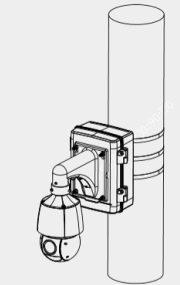

Eyeball camera Indoor pendent mount

Bullet camera mount

Dome camera mount

IPC-D31X-APKZ

Eyeball camera mount

IPC-T31X-APKZ

Bullet camera mount

IPC-B213-APF40W

IPC-B222-APF40

Wall mount

TR-WM07P-A

Bullet camera mount

IPC-P413-X20

Pendent mount adaptor is for **indoor**.

Outdoor installation should take care of waterproof.

The logo for 'uniarch' is centered on a dark, starry background. The text 'uniarch' is written in a clean, white, lowercase sans-serif font. A thin white line extends horizontally from the left and right sides of the text, curving downwards to form a shallow, rounded frame around the letters. The background is a deep black with scattered white and light blue specks, suggesting a starry sky or a digital space.