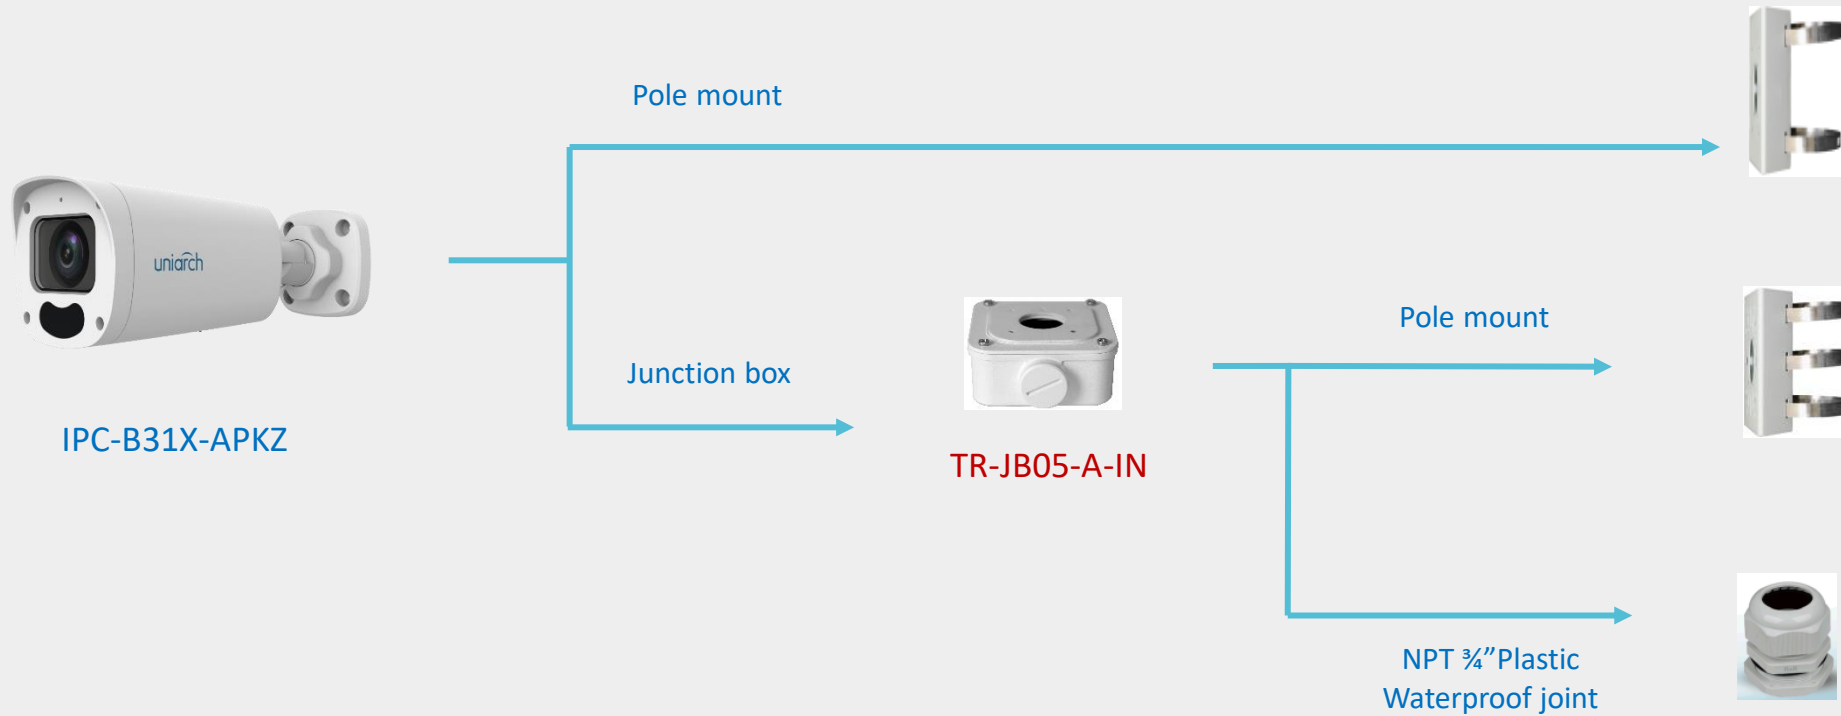

Uniarch Accessories Installation Guide

2022-10-27

Mini Bullet camera mount

Dome camera mount

Eyeball camera mount

IPC-T213-APF28W

IPC-T112-PF28(40)
IPC-T114-PF28(40)IPC-T122-APF28(40)
IPC-T124-APF28(40)
IPC-T125-APF28(40)

Eyeball camera Indoor pendent mount

Bullet camera mount

Dome camera mount

IPC-D31X-APKZ

Eyeball camera mount

IPC-T31X-APKZ

Bullet camera mount

IPC-B213-APF40W

IPC-B222-APF40

Wall mount

TR-WM07P-A

Bullet camera mount

IPC-P413-X20

Pendent mount adaptor is for **indoor**.

Outdoor installation should take care of waterproof.

The logo for 'uniarch' is centered on a dark, starry background. The text 'uniarch' is written in a clean, white, lowercase sans-serif font. A thin white line extends horizontally from the left and right sides of the text, curving downwards to form a shallow, rounded frame around the letters. The background is a deep black with scattered white and light blue specks, suggesting a starry sky or a digital space.