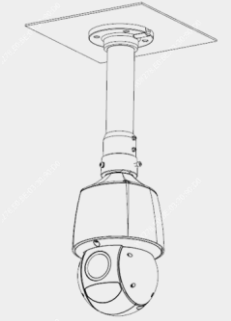

Uniarch Accessories Installation Guide

2022-10-27

Mini Bullet camera mount

Dome camera mount

Eyeball camera mount

IPC-T213-APF28W

IPC-T112-PF28(40)
IPC-T114-PF28(40)IPC-T122-APF28(40)
IPC-T124-APF28(40)
IPC-T125-APF28(40)

Eyeball camera Indoor pendent mount

Bullet camera mount

Dome camera mount

IPC-D31X-APKZ

Eyeball camera mount

IPC-T31X-APKZ

Bullet camera mount

IPC-B213-APF40W

IPC-B222-APF40

Wall mount

TR-WM07P-A

Bullet camera mount

IPC-P413-X20

Pendent mount adaptor is for **indoor**.

Outdoor installation should take care of waterproof.

The logo for 'uniarch' is centered on a dark, starry background. The text 'uniarch' is written in a clean, white, lowercase sans-serif font. A thin white line extends horizontally from the left and right sides of the text, curving downwards to form a shallow, rounded frame around the letters. The background is a deep black with scattered white and light blue specks, suggesting a starry sky or a digital space.