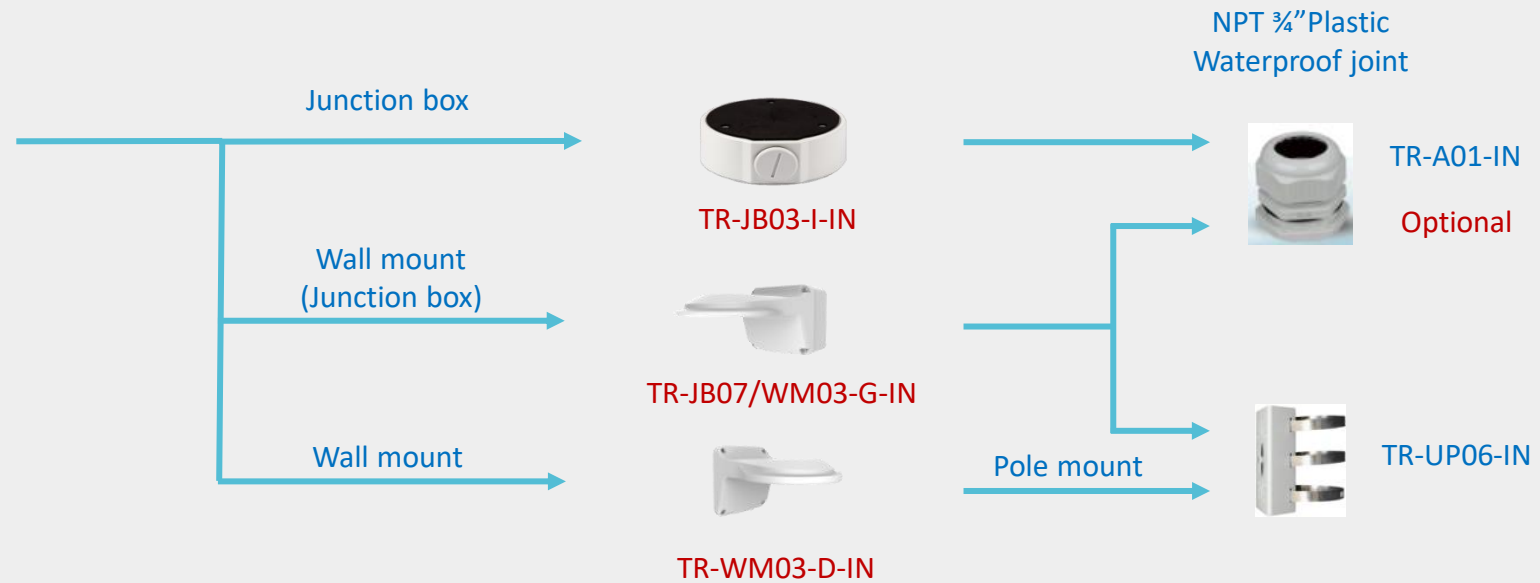

Uniarch Accessories Installation Guide

2022-10-27

Mini Bullet camera mount

Dome camera mount

Eyeball camera mount

IPC-T213-APF28W

IPC-T112-PF28(40)
IPC-T114-PF28(40)IPC-T122-APF28(40)
IPC-T124-APF28(40)
IPC-T125-APF28(40)

Eyeball camera Indoor pendent mount

Bullet camera mount

Dome camera mount

IPC-D31X-APKZ

Eyeball camera mount

IPC-T31X-APKZ

Bullet camera mount

IPC-B213-APF40W

IPC-B222-APF40

Wall mount

TR-WM07P-A

Bullet camera mount

IPC-P413-X20

Pendent mount adaptor is for **indoor**.

Outdoor installation should take care of waterproof.

The logo for 'uniarch' is centered on a dark, starry background. The text 'uniarch' is written in a clean, white, lowercase sans-serif font. A thin white line extends horizontally from the left and right sides of the text, curving downwards to form a shallow, rounded frame around the letters. The background is a deep black with scattered white and light blue specks, suggesting a starry sky or a digital space.