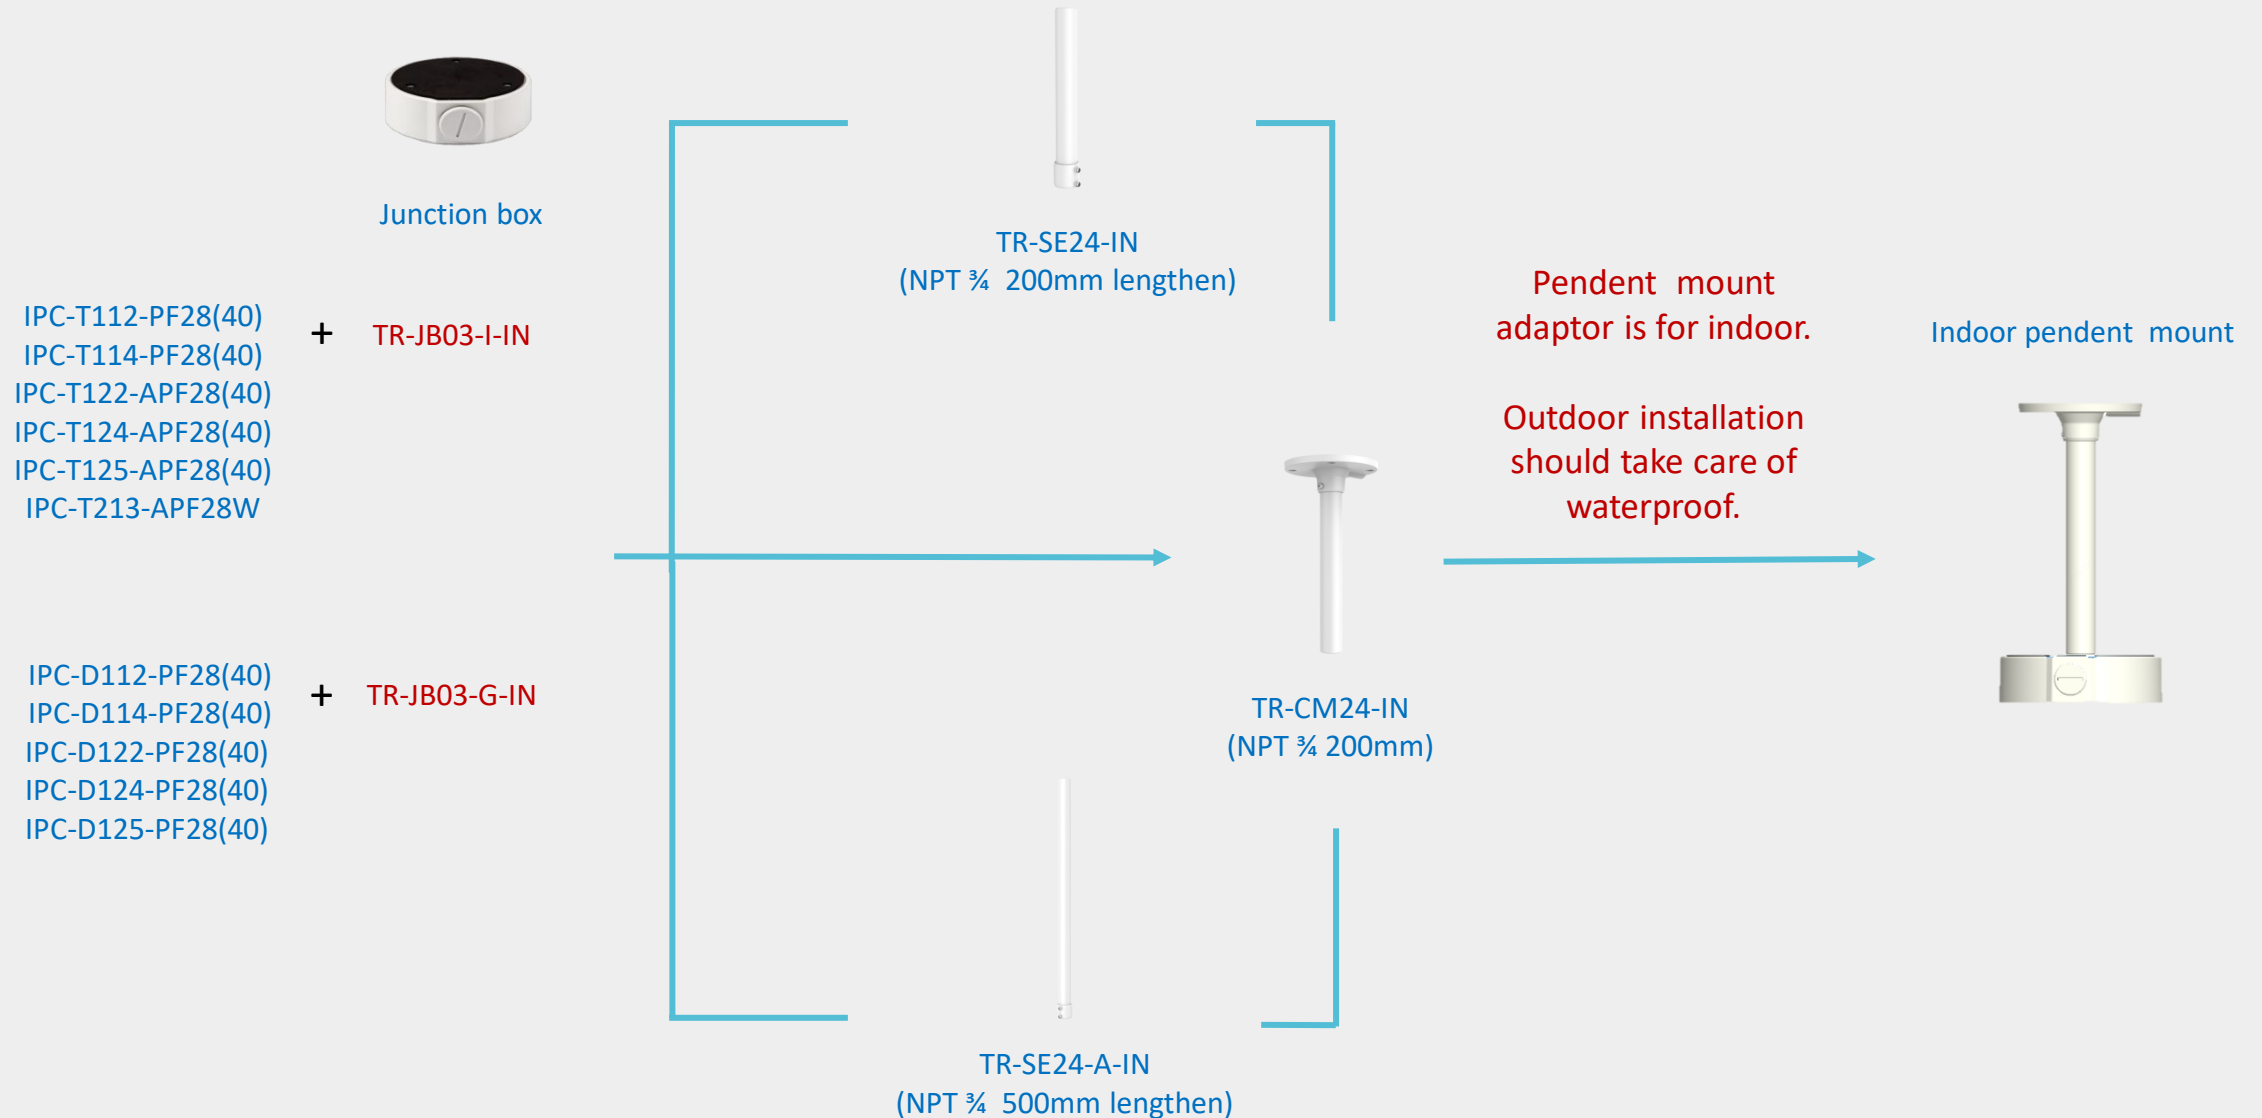

Uniarch Accessories Installation Guide

2022-10-27

Mini Bullet camera mount

Dome camera mount

Eyeball camera mount

IPC-T213-APF28W

IPC-T112-PF28(40)
IPC-T114-PF28(40)IPC-T122-APF28(40)
IPC-T124-APF28(40)
IPC-T125-APF28(40)

Eyeball camera Indoor pendent mount

Bullet camera mount

Dome camera mount

IPC-D31X-APKZ

Eyeball camera mount

IPC-T31X-APKZ

Bullet camera mount

IPC-B213-APF40W

IPC-B222-APF40

Wall mount

TR-WM07P-A

Bullet camera mount

IPC-P413-X20

Pendent mount adaptor is for **indoor**.

Outdoor installation should take care of waterproof.

The logo for 'uniarch' is centered on a dark, starry background. The text 'uniarch' is written in a clean, white, lowercase sans-serif font. A thin white line extends horizontally from the left and right sides of the text, curving downwards to form a shallow, rounded frame around the letters. The background is a deep black with scattered white and light blue specks, suggesting a starry sky or a digital space.