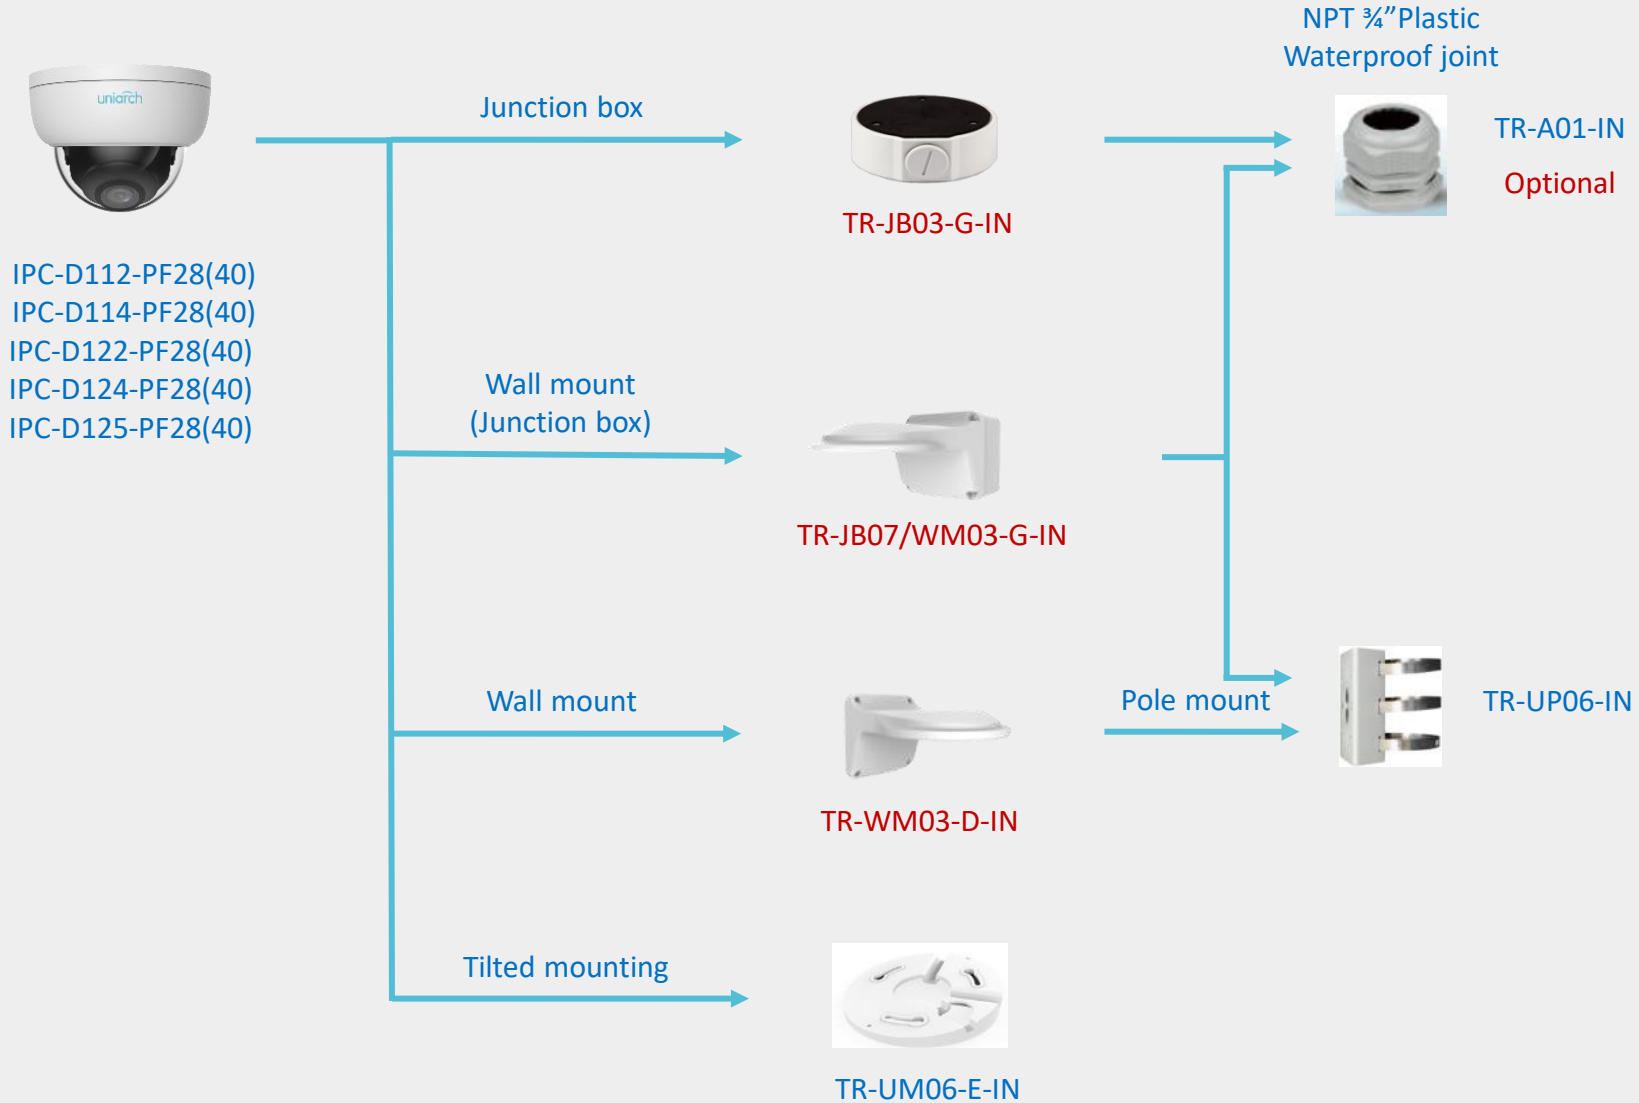

Uniarch Accessories Installation Guide

2022-10-27

Mini Bullet camera mount

Dome camera mount

Eyeball camera mount

IPC-T213-APF28W

IPC-T112-PF28(40)
IPC-T114-PF28(40)IPC-T122-APF28(40)
IPC-T124-APF28(40)
IPC-T125-APF28(40)

Eyeball camera Indoor pendent mount

Bullet camera mount

Dome camera mount

IPC-D31X-APKZ

Eyeball camera mount

IPC-T31X-APKZ

Bullet camera mount

IPC-B213-APF40W

IPC-B222-APF40

Wall mount

TR-WM07P-A

Bullet camera mount

IPC-P413-X20

Pendent mount adaptor is for **indoor**.

Outdoor installation should take care of waterproof.

The logo for 'uniarch' is centered on a dark, starry background. The text 'uniarch' is written in a clean, white, lowercase sans-serif font. A thin white line extends horizontally from the left and right sides of the text, curving downwards to form a shallow, rounded frame around the letters. The background is a deep black with scattered white and light blue specks, suggesting a starry sky or a digital space.