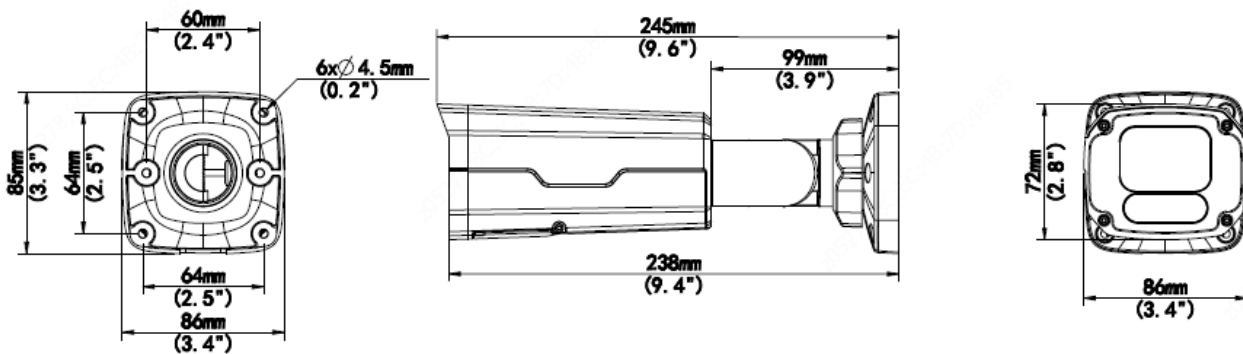

UL (UL 62368-1, 2nd Ed., Issue Date: 2014-12-01)
Environment	CE-RoHS (2011/65/EU;(EU)2015/863); WEEE (2012/19/EU); Reach (Regulation (EC) No 1907/2006)
Protection	IP67 (IEC 60529:1989+AMD1:1999+AMD2:2013) IK10 (IEC 62262:2002)
General	
Power	DC 12V±25%, PoE (IEEE 802.3af)
	Power consumption: Max 9.0W
Power Interface	Ø 5.5mm coaxial power plug
Dimensions (L × W × H)	245× 86 × 85mm (9.6" × 3.4" × 3.3")
Weight	0.87kg (1.92lb)
Material	Metal
Working Environment	-30°C ~ 60°C (-22°F ~ 140°F), Humidity: ≤95% RH (non-condensing)
Storage Environment	-30°C ~ 60°C (-22°F ~ 140°F), Humidity: ≤95% RH (non-condensing)
surge protection	4KV
Reset Button	Supported

Dimensions

Accessories

TR-JB07-D-IN

Junction Box

TR-JB06-A-IN

Junction Box

TR-UP06-B-IN

Pole Mount

TR-UP06-C-IN

Pole Mount

TR-A01-IN

Waterproof Joint