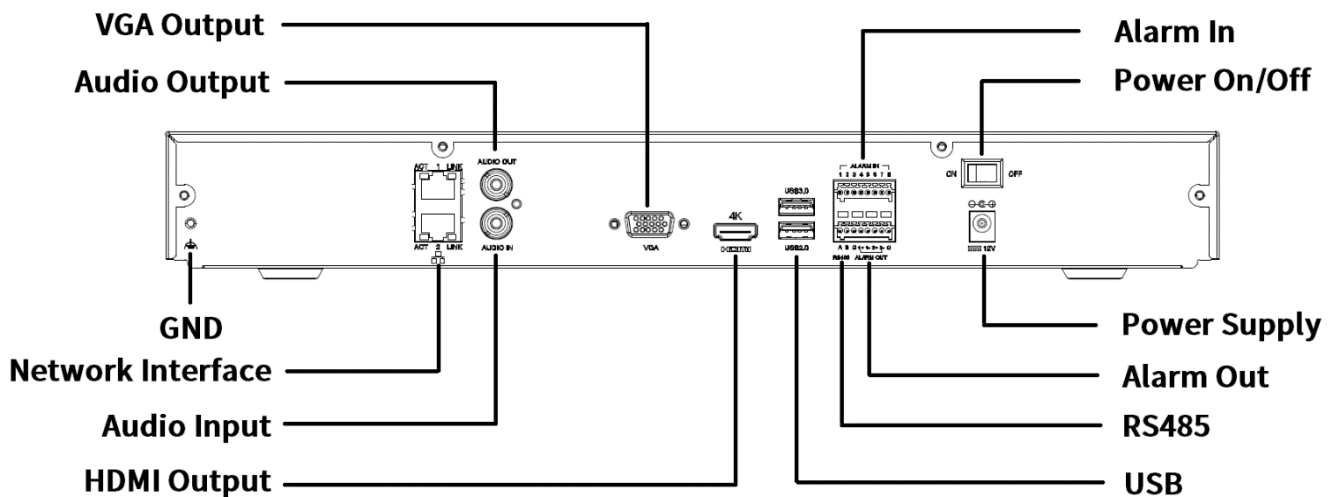

Zhejiang Uniview Technologies Co., Ltd.

Building No.10, Wanlun Science Park, Jiangling Road 88, Binjiang District, Hangzhou, Zhejiang, China

Email: overseasbusiness@uniview.com; globalsupport@uniview.com

<http://www.uniview.com>

©2022 Zhejiang Uniview Technologies Co., Ltd. All rights reserved.

* Product specifications and availability are subject to change without notice.