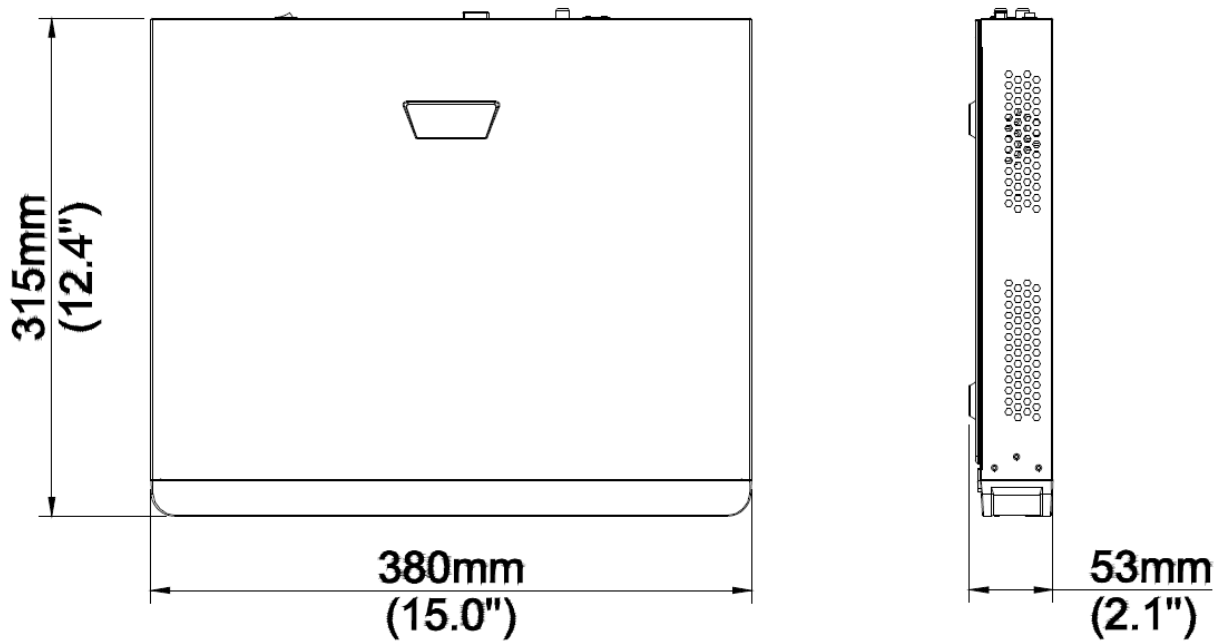

## Specifications

Model	NVR302-09E2	NVR302-16E2	NVR302-32E2
<b>Video/Audio Input</b>			
IP Video Input	9-ch	16-ch	32-ch
Two-way Audio Input	1-ch, RCA		
<b>Network</b>			
Incoming Bandwidth	320Mbps		
Outgoing Bandwidth	180Mbps	320Mbps	
Remote Users	128		
Protocols	TCP/IP, P2P, UPnP, NTP, DHCP, PPPoE, HTTP, HTTPS, DNS, DDNS, SNMP, SMTP, NFS		
Browser	IE(IE10/11) for Windows Firefox (version 52.0 and above) for Windows Chrome(version 45 and above) for Windows Edge(version 79 and above) for Windows		
<b>Video/Audio Output</b>			
HDMI/VGA Output	VGA: 1920x1080p/60Hz, 1920x1080p/50Hz, 1600x1200/60Hz, 1280x1024/60Hz, 1280x720/60Hz, 1024x768/60Hz HDMI: 4K (3840x2160)/30Hz, 1920x1080p/60Hz, 1920x1080p/50Hz, 1280x1024/60Hz, 1280x720/60Hz, 1024x768/60Hz		
Recording Resolution	12MP/8MP/6MP/5MP/4MP/3MP/1080p/960p/720p/D1/2CIF/CIF		
Audio Output	1-ch, RCA		
Audio Compression	G.711A, G.711U		
Synchronous Playback	16-ch		
Live View Display	1/4/6/8/9	1/4/6/8/9/16	1/4/6/8/9/16/25/36
Corridor Mode Screen	3/4/5/7/9	3/4/5/7/9/10/12/16	3/4/5/7/9/10/12/16/32
<b>Snapshot</b>			
FTP/Schedule/Event Snapshot	16-ch snapshot, up to 1080P resolution		
<b>Decoding</b>			
Decoding Format	Ultra 265, H.265, H.264		
Live View/Playback	12MP/8MP/6MP/5MP/4MP/3MP/1080p/960p/720p/D1/2CIF/CIF		
Capability	1 x 12MP@30, 2 x 4K@30, 5 x 4MP@30, 9 x 1080P@30	1 x 12MP@30, 2 x 4K@30, 5 x 4MP@30, 10 x 1080P@30, 16 x 720P@30	1 x 12MP@30, 2 x 4K@30, 5 x 4MP@30, 10 x 1080P@30, 22 x 720P@30, 32 x D1
<b>Hard Disk</b>			
SATA	2 SATA interfaces		
Capacity	Up to 8TB for each disk (The maximum HDD capacity varies with environment temperature)		
eSATA	NA		
Disk Group	Support		
<b>Smart</b>			

## Dimensions