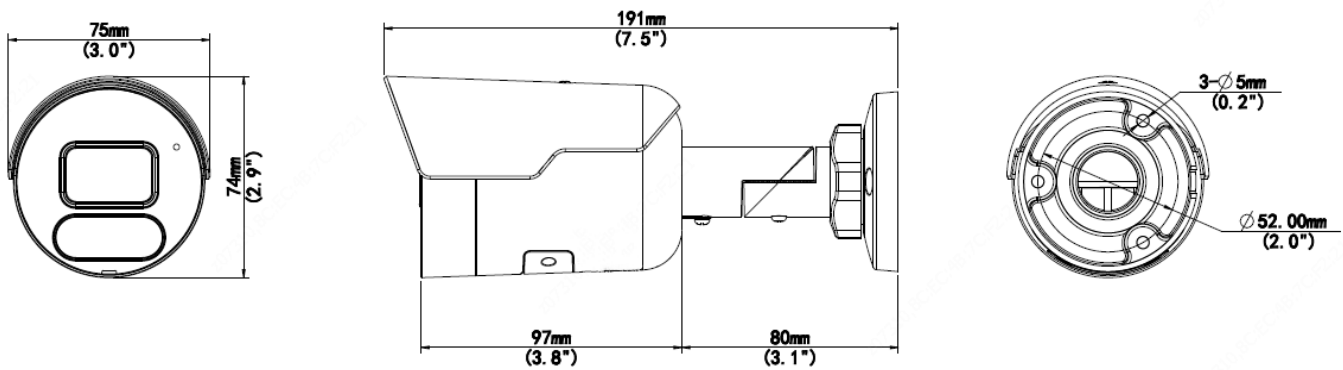

Environment	CE-RoHS (2011/65/EU;(EU)2015/863); WEEE (2012/19/EU); Reach (Regulation (EC) No 1907/2006)
Protection	IP67 (IEC 60529:1989+AMD1:1999+AMD2:2013)
<b>General</b>	
Power	DC 12V±25%, PoE (IEEE 802.3af)
	Power consumption: Max 8.0W
Power Interface	∅ 5.5mm coaxial power plug
Dimensions (L × W × H)	191× 75 × 74mm (7.5" × 3.0" × 2.9")
Weight	0.41kg (0.90lb)
Material	Metal
Working Environment	-30°C ~ 60°C (-22°F ~ 140°F), Humidity: ≤95% RH (non-condensing)
Storage Environment	-30°C ~ 60°C (-22°F ~ 140°F), Humidity: ≤95% RH (non-condensing)
Surge Protection	4KV
Reset Button	Supported

## Dimensions