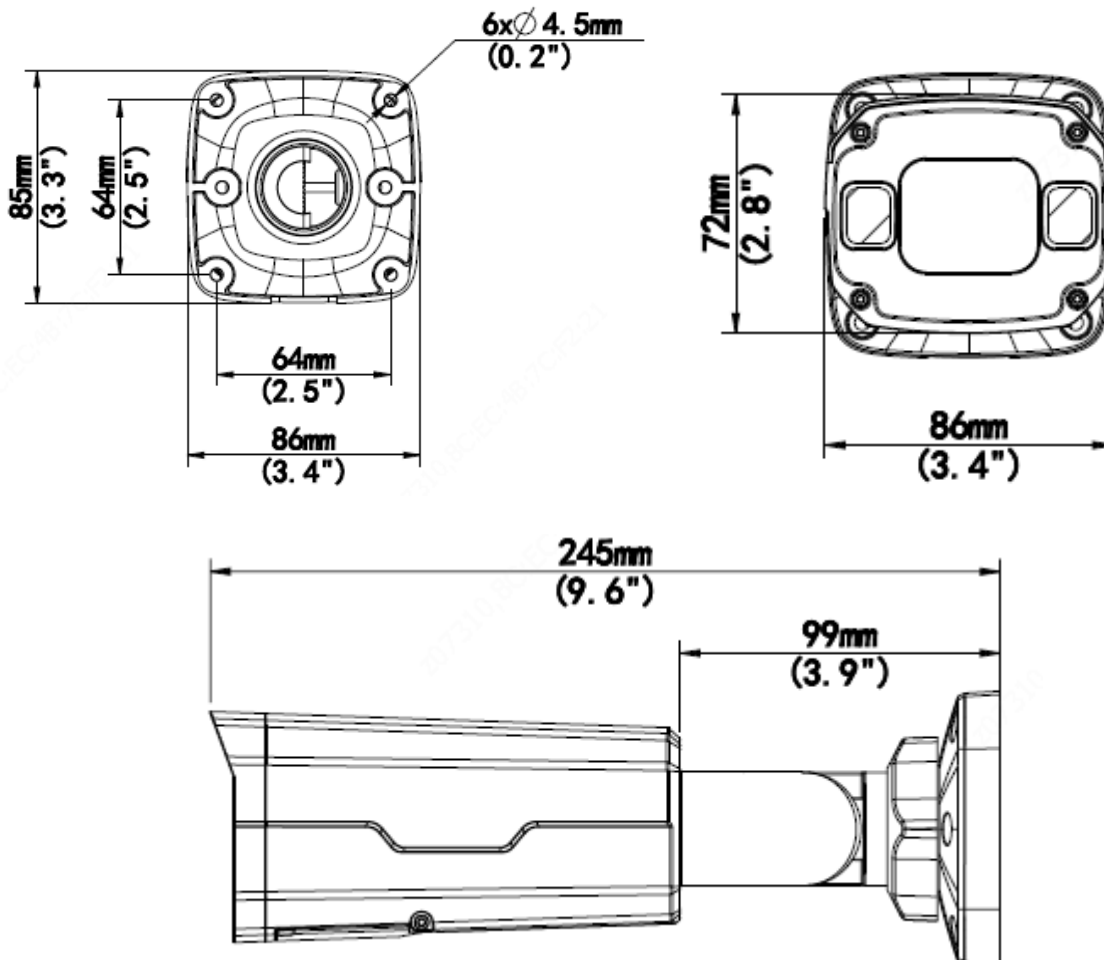

CB (IEC 62368-1:2014) UL (UL 62368-1, 2nd Ed., Issue Date: 2014-12-01)
Environment	CE-RoHS (2011/65/EU;(EU)2015/863); WEEE (2012/19/EU); Reach (Regulation (EC) No 1907/2006)
Protection	IP67 (IEC 60529:1989+AMD1:1999+AMD2:2013) IK10 (IEC 62262:2002)
General	
Power	DC 12V±25%, PoE (IEEE 802.3af)
	Power consumption: Max 10.5W
Power Interface	Ø 5.5mm coaxial power plug
Dimensions (L × W × H)	245 × 86 × 72mm (9.6" × 3.4" × 2.8")
Weight	0.92kg (2.03lb)
Material	Metal
Working Environment	-30°C ~ 60°C (-22°F ~ 140°F), Humidity: ≤95% RH (non-condensing)
Storage Environment	-30°C ~ 60°C (-22°F ~ 140°F), Humidity: ≤95% RH (non-condensing)
Surge Protection	6KV
Reset Button	N/A

Dimensions